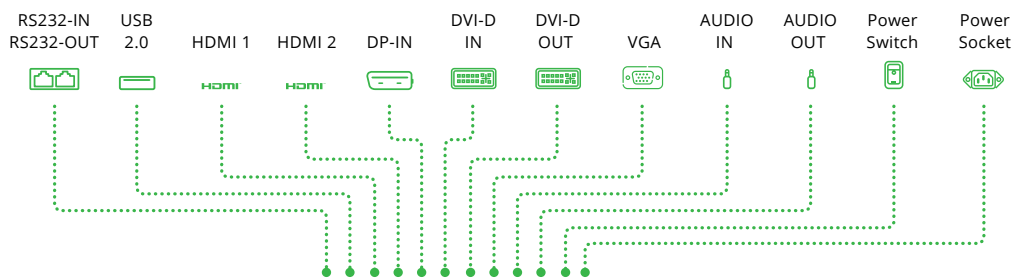

Functionality

- Integrate Wireless Collaboration, Video Conferencing and Digital Signage functionalities
- Simple and easy connection with NovoConnect software and App, Launcher and Web browser
- Support Windows 10 Miracast for screen mirroring
- Present up to 4 screens simultaneously, while up to 64 participants can be connected
- Support NT LiveScreen and NT LiveReceive
- Switch seamlessly between Wireless Collaboration and Digital Signage
- 55-inch variant can be used in both classic landscape and portrait mode

Management

- Centralized management for easy deploy, update, and control multiple units across a Corporate & Education environment
- Secure connection with AES-256 Encryption, Password Protected, Dual Network Environment and ISO 27001 compliant
- Free software (Corporate & Education version) bundled no hidden cost

NovoDisplay IO connection ports.

The IO connection ports are located different per model.