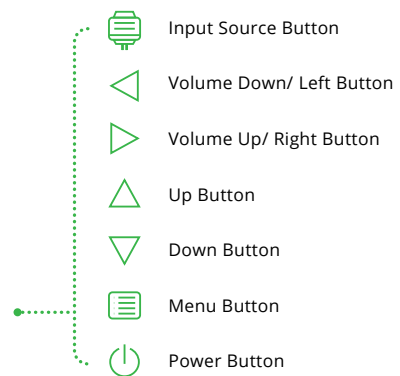

Functionality

- Integrate Wireless Collaboration, Video Conferencing and Digital Signage functionalities
- Simple and easy connection with NovoConnect software and App, Launcher and Web browser
- Support Windows 10 Miracast for screen mirroring
- Present up to 4 screens simultaneously, while up to 64 participants can be connected
- Support NT LiveScreen and NT LiveReceive
- Switch seamlessly between Wireless Collaboration and Digital Signage
- 55-inch variant can be used in both classic landscape and portrait mode

Management

- Centralized management for easy deploy, update, and control multiple units across a Corporate & Education environment
- Secure connection with AES-256 Encryption, Password Protected, Dual Network Environment and ISO 27001 compliant
- Free software (Corporate & Education version) bundled no hidden cost

NovoDisplay IO connection ports.

The IO connection ports are located different per model.